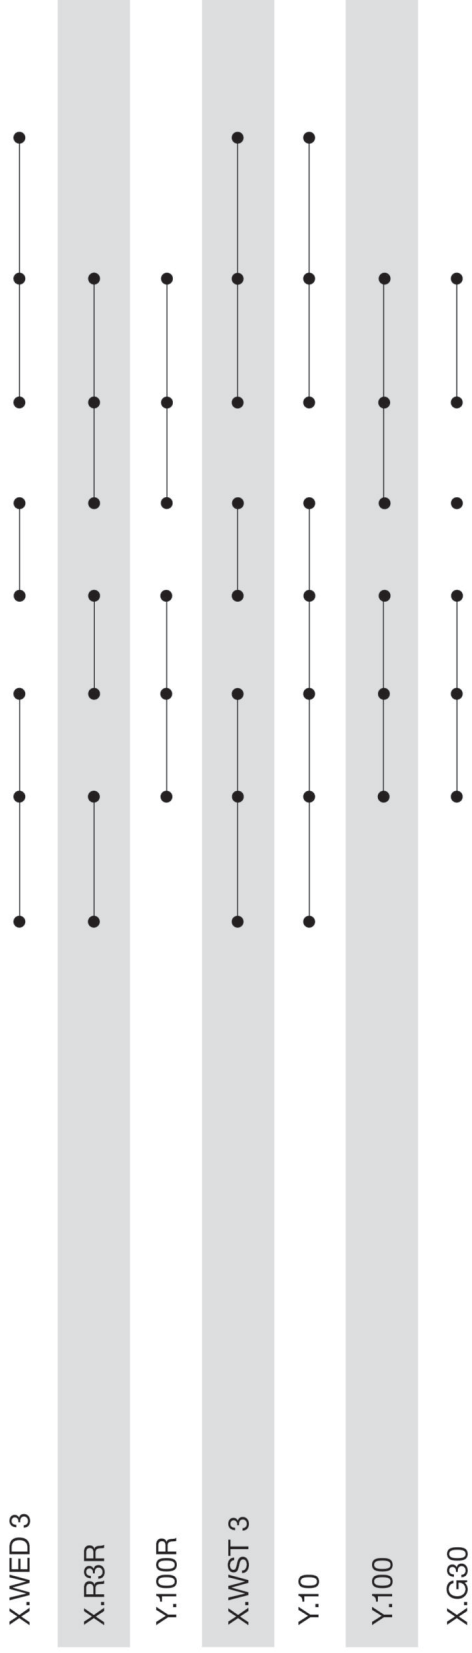

Helmet Size XXS XS S M L XL XXL XXXL

Adult **Centimeters** **Inches**

XXS	51/52 cm	20,06 - 20,47 in
XS	53/54 cm	20,87 - 21,26 in
S	55/56 cm	21,27 - 22,05 in
M	57/58 cm	22,06 - 22,83 in
L	59/60 cm	22,84 - 23,62 in
XL	61/62 cm	23,63 - 24,41 in
XXL	63/64 cm	24,42 - 25,20 in
XXXL	65/66 cm	25,59 - 25,98 in