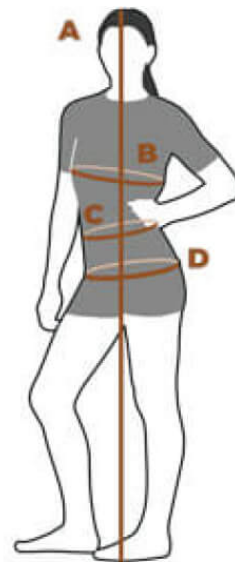

Men's

A

Height (cm)	Size
172-178	= 46
174-180	= 48
176-182	= 50
178-184	= 52
180-186	= 54
182-188	= 56
184-190	= 58
186-192	= 60
188-194	= 62
190-196	= 64
192-198	= 66

B

Chest (cm)	Size
90-94	= 46
94-98	= 48
98-102	= 50
102-106	= 52
106-110	= 54
110-114	= 56
114-118	= 58
118-122	= 60
122-126	= 62
126-130	= 64
130-134	= 66

C

Waist (cm)	Size
78-82	= 46
82-86	= 48
86-90	= 50
90-94	= 52
94-98	= 54
98-102	= 56
102-106	= 58
106-110	= 60
110-114	= 62
114-118	= 64
118-122	= 66

Ladies

A

Height (cm)	Size
158-164	= 34
160-166	= 36
162-168	= 38
164-170	= 40
166-172	= 42
168-174	= 44
170-176	= 46
172-178	= 48
174-180	= 50

B

Chest (cm)	Size
80-84	= 34
84-88	= 36
88-92	= 38
92-96	= 40
96-100	= 42
100-104	= 44
104-108	= 46
108-112	= 48
112-116	= 50

C

Waist (cm)	Size
64-68	= 34
68-72	= 36
72-76	= 38
76-80	= 40
80-84	= 42
84-88	= 44
88-92	= 46
92-96	= 48
96-100	= 50

D-Size: Leg length -5 cm, waist +9 cm, seat +4 cm, Short leg: -5 cm, Long leg: +5 cm

Women's

Normal Size	34	36	38	40	42	44	46	48	50
D-Size				20	21	22	23	24	25
Short leg	S34	S36	S38	S40	S42	S44	S46	S48	S50
Long leg	L34	L36	L38	L40	L42	L44	L46	L48	L50
Unisex Women's	Lady XS	Lady S	Lady M	Lady L	Lady XL	Lady 2XL	Lady 3XL		
Inches	26-27	27-28	29-30	31-32	33-34	35-36	37-38		
Unisex Size		XS	S	M	L	XL	2XL		